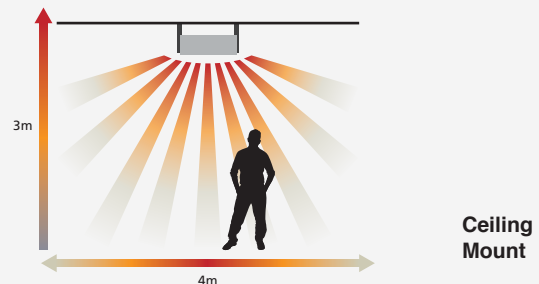

Benefits

- Aesthetically pleasing. Suitable for indoor and outdoor heating
- Significant cost saving
- Clean and odourless
- Comfortable direction heat flow
- Maintenance free
- Easy installation