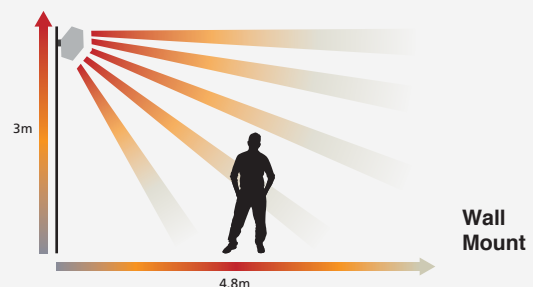

Benefits

- Aesthetically pleasing. Suitable for indoor and outdoor heating
- Significant cost saving
- Clean and odourless
- Comfortable direction heat flow
- Maintenance free
- Easy installation