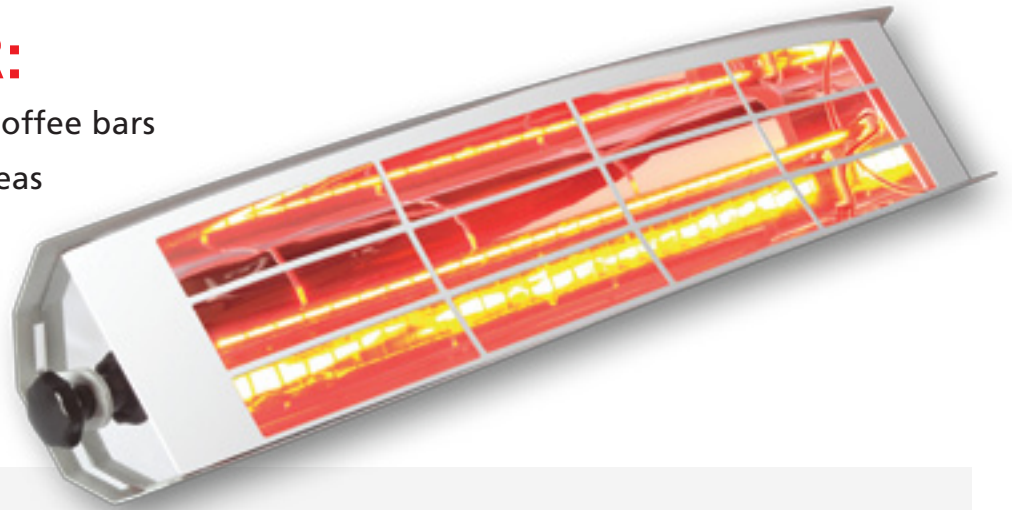

Technilamp

'Improving the quality
of life, everywhere,
everyday'

CARIBBEAN RAY® 2000W

Warms people and the environment. Delivers sunshine indoors.

CARIBBEAN RAY: INFRARED RADIANT HEATER

IDEAL FOR:

- Restaurants and coffee bars
- Entertainment areas
- Indoor buildings
- Homes
- Office Blocks
- Lecture Rooms

Features

- Modern design
- 80% more economical than gas
- No gas burning smell
- Adjustable lever
- 5000 – 8000 hour lamp life
- 2000w lamp

Heating area guide:

- Insulated areas: 16 square metres
- Uninsulated areas: 12 square metres
- Open draughty areas: 8 square metres