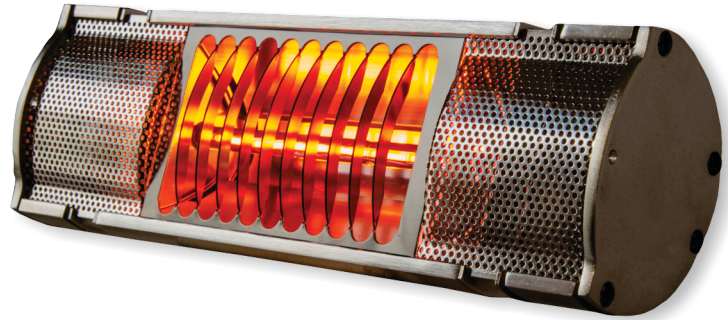

CHALEUR-RAY

Warms people and the environment.

BATHROOM HEATER: INSTANT INFRA-RED RADIANT HEAT

IDEAL FOR:

Instant radiant heat in any type of bathroom environment

SPECIFICATIONS:

Size: L=305mm; H=100mm; W=75mm

Features

- 850W Infra-red heater
- Gold lamp
- IP65 certified
- Adjustable handle
- Plug-in system
- Consumes only 3.86Amps
- Eskom endorsed
- Wall-mounted

Benefits

- Direct zoned heating
- Low glare
- Splash proof
- Easy directional heat control
- Easy to install
- Highly cost effective
- Recommended by Eskom as the most cost effective method of heating