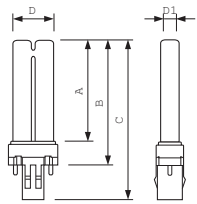

Related products

TUV PL-S G23

Dimensional drawing

G23

Product	A (Max)	B (Max)	C (Max)	D (Max)	D1 (Max)
TUV PL-S 5W/2P	67	83	105	28	13
TUV PL-S 9W/2P	129	144.5	167	28	13

GX23

Product	A (Max)	B (Max)	C (Max)	D (Max)	D1 (Max)
TUV PL-S 13W/2P	139.5	155.2	178.2	28	13

Compare table

Product number	Full product name	Bulb	Cap-Base	Color Designation (text)	Execution	Lamp Current	Watts	Main Application	Useful Life	Color Code	UV-C Radiation
381863	TUV PL-S 5W/2P 1CT	2xT12	G23	-	2 Pins	0.18	5	Disinfection	9000	TUV	1.1
325126	TUV PL-S 9W/2P 1CT	2xT12	G23	-	2 Pins	0.17	9	Disinfection	9000	TUV	2.3
135020	TUV PL-S 13W/2P 1CT	2xT12	GX23	-	2 Pins	0.29	13	Disinfection	9000	TUV	3.4