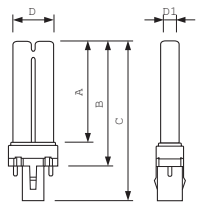

Related products

TUV PL-S G23

Dimensional drawing

G23

Product	A (Max)	B (Max)	C (Max)	D (Max)	D1 (Max)
TUV PL-S 5W/2P	67	83	105	28	13
TUV PL-S 9W/2P	129	144.5	167	28	13

GX23

Product	A (Max)	B (Max)	C (Max)	D (Max)	D1 (Max)
TUV PL-S 13W/2P	139.5	155.2	178.2	28	13

Compare table

Product number	Full product name	Bulb	Cap-Base	Color Designation (text)	Execution	Lamp Current	Watts	Main Application	Useful Life	Color Code	UV-C Radiation
381863	TUV PL-S 5W/2P 1CT	2xT12	G23	-	2 Pins	0.18	5	Disinfection	9000	TUV	1.1
325126	TUV PL-S 9W/2P 1CT	2xT12	G23	-	2 Pins	0.17	9	Disinfection	9000	TUV	2.3
135020	TUV PL-S 13W/2P 1CT	2xT12	GX23	-	2 Pins	0.29	13	Disinfection	9000	TUV	3.4